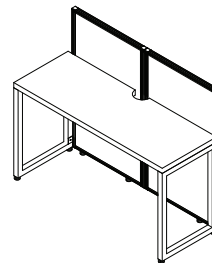

Grey Fabric

Grey Tops

Silver Frame

NEW!

BX101M6F14-A
64"x64" L-Shape Workstation with 4 Panels
 Grey Tops & Fabric/Silver Frame
 Desk: 63"x63", 24.5"D, 29.5"H
 Panels: 44.5"H x 31.5"W x 1"T
 CU:10.6 WT: 132 lbs.
 List: \$2195