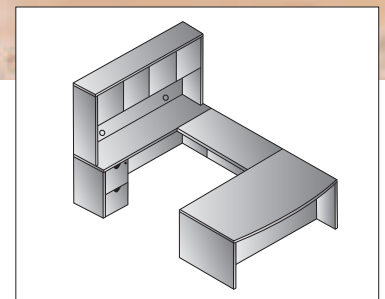

U Shape w/Hutch 72"x107"

KENTYP12

38.7 cu. ft. 671.3 lbs.
Consists of: KEN-89,65,70,43,75,44H,4DW
$6990