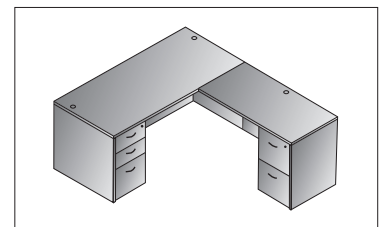

Facility provides entry-level laminate casegoods with basic smooth-edge design and 1" thick tops. Full modesty panels and full pedestals are standard. All units include adjustable leveling glides. Pedestals are assembled and include full-extension file drawers and single-key locking. Key components are available allowing multiple offices, including L and U shaped workstations. Choose from Cherry, Espresso and Mahogany laminates. Coordinates with Napa Series, so you can combine the collections to meet a variety of functional needs and budgetary considerations.